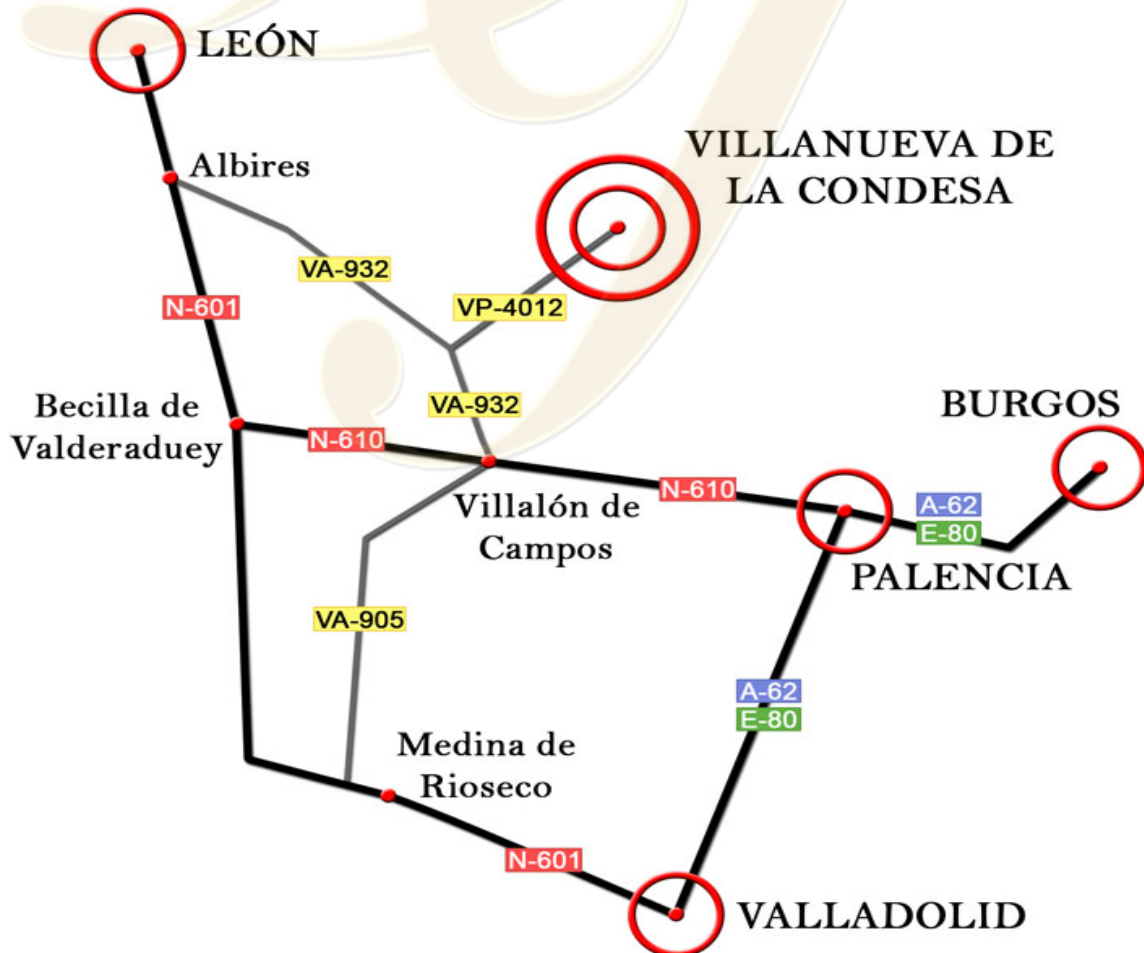

## Location maps and main access routes

### Location in Spain:

### **Main Access routes:**

**From Valladolid:** Take N-601 road to León. After crossing Medina de Rioseco, at 3 km, take VA-905 road. In Villalón de Campos, take VA-932 road to Albiros and after crossing Bustillo de Chaves, at 1,5 km, take VP-4012 road to Villanueva de la Condesa.

**From Madrid:** Take A6 highway to La Coruña, take 216 exit and take VA-606 road to Medina de Rioseco. In Medina de Rioseco, take N-601 road to León. After crossing Medina de Rioseco, at 3 km, take VA-905 road. In Villalón de Campos, take VA-932 road to Albiros and after crossing Bustillo de Chaves, at 1,5 km, take VP-4012 road to Villanueva de la Condesa.